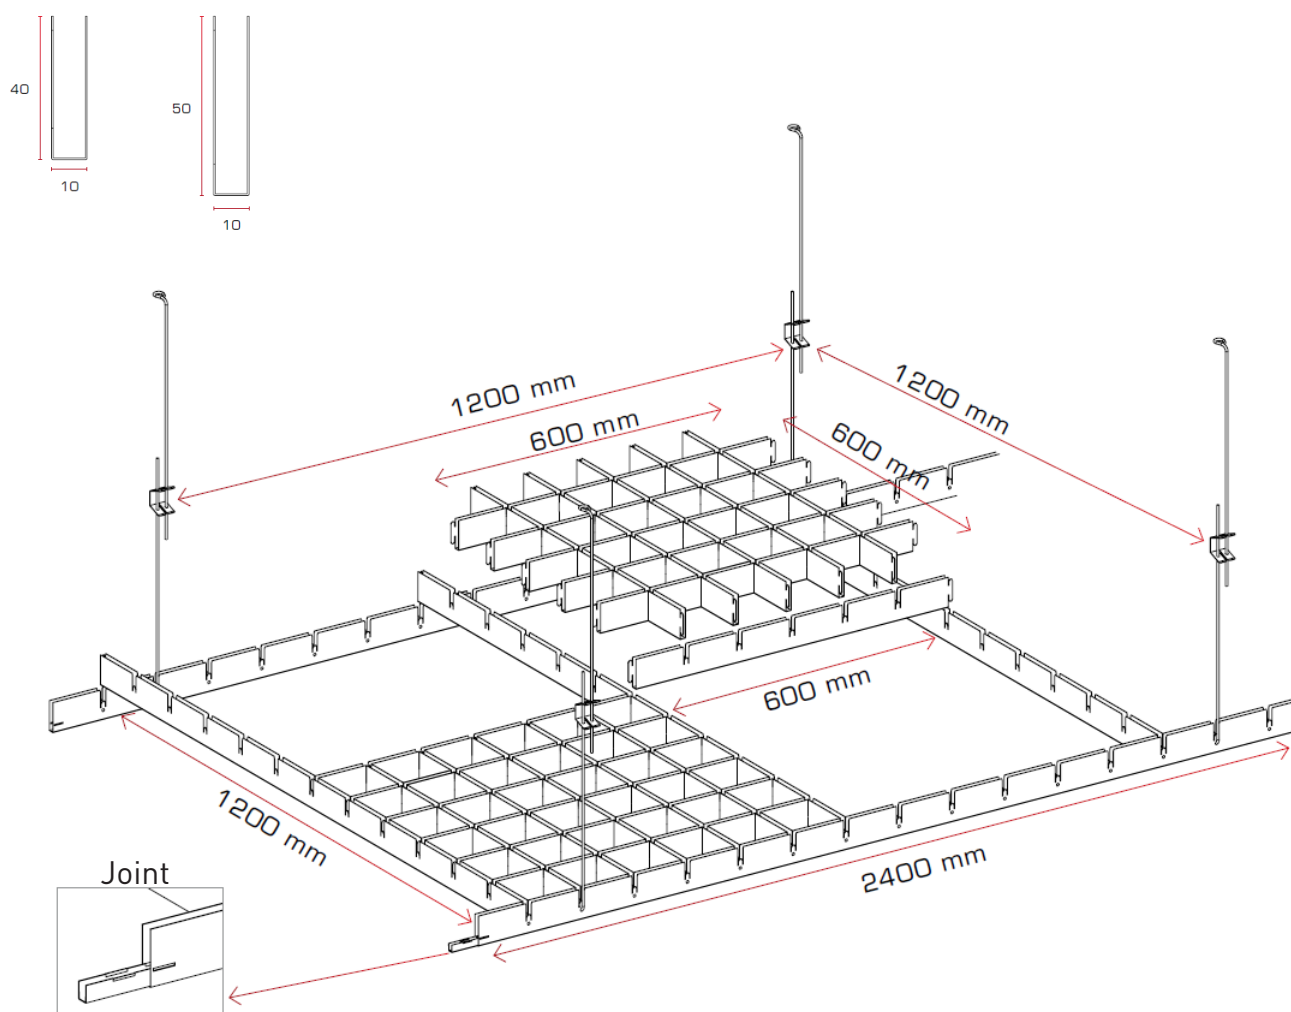

KRADO UNI

Elements

	Dimensions	600 x 600 mm
	Height	40 of 50 mm
	Material	Prepainted aluminium 5/10
	Mesh	Options: 50x50 / 60x60 / 75x75 / 86x86 / 100x100 / 120x120 / 150x150 / 200x200
	Structure	Elements in the same material as the open cell panels
	Perimeter	C-profiel 25x42x10 for panels with height 40 mm C-profiel 25x52x10 for panels with height 50mm
	Finish	Standard white or grey prepainted aluminium Other colors on demand
	Brandklasse	A1